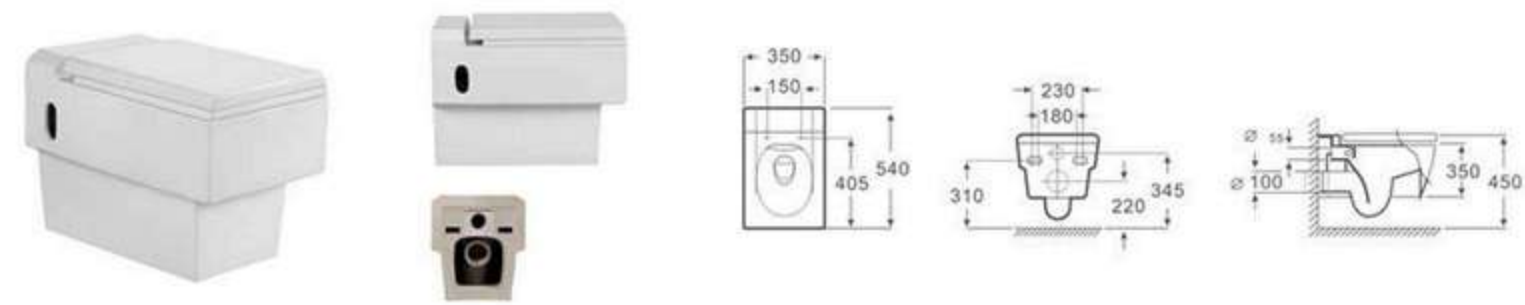

Model	Product Name	Size	P-trap
MP-145	Washdown wall-hung toilet	540x350x350mm	180mm