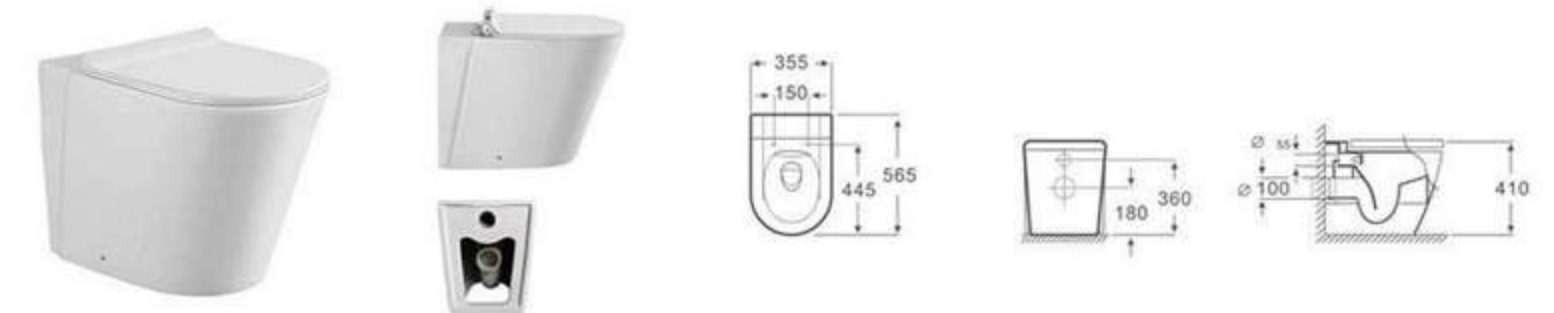

Model	Product Name	Size	P-trap
MP-125	Washdown wall-hung toilet	656x355x410mm	180mm