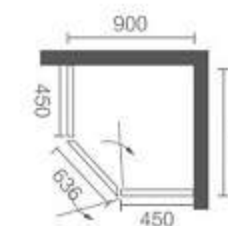

LUXURY DESIGN MINIMALIST AESTHETICS

MP-E9001

Shower Room
Glass thickness:8mm
Color:Mirror, Matte Black, Titanium,
Gunmetal Grey
MOQ of squares:3m²
Size:900x900x2000mm
1000x1000x2000mm