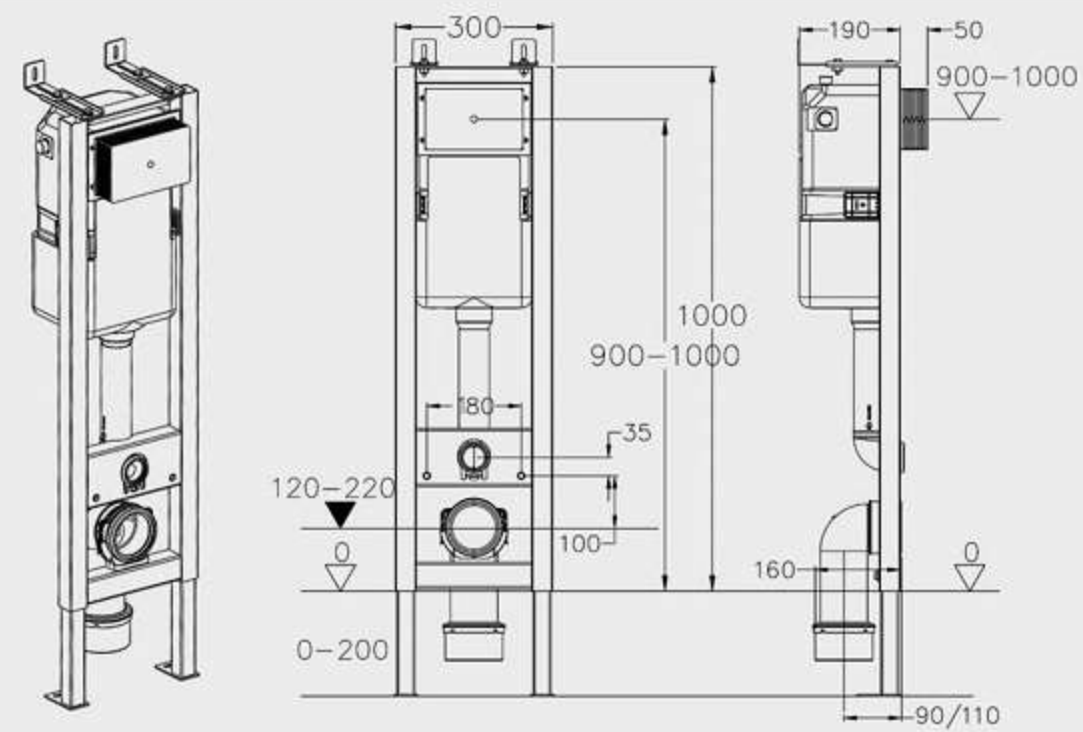

MP-8629
Size:660x370x760mm
S-trap:250mm
P-trap:180mm

MP-8630
Size:670x350x760mm
S-trap:250mm
P-trap:180mm

MP-8631
Size:690x375x785mm
S-trap:250mm
P-trap:180mm

MP-8640
Size:700x370x760mm
S-trap:250mm
P-trap:180mm

H501A
Standard model
Size: 500x165x1125mm

H-TH500A
Intelligent model
Size: 500x165x1230mm

H502A
Separate model
Size:500x165x1125mm

H502A
Children's model
Size:300x190x1000mm

H401A
Simple model
Size:400x165x1160mm