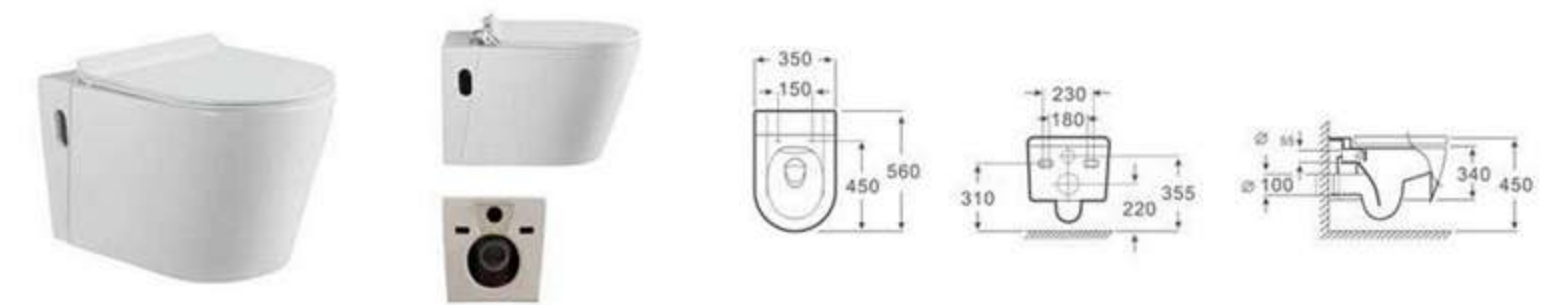

Model	Product Name	Size	P-trap
MP-115	Washdown wall-hung toilet	560x350x340mm	180mm