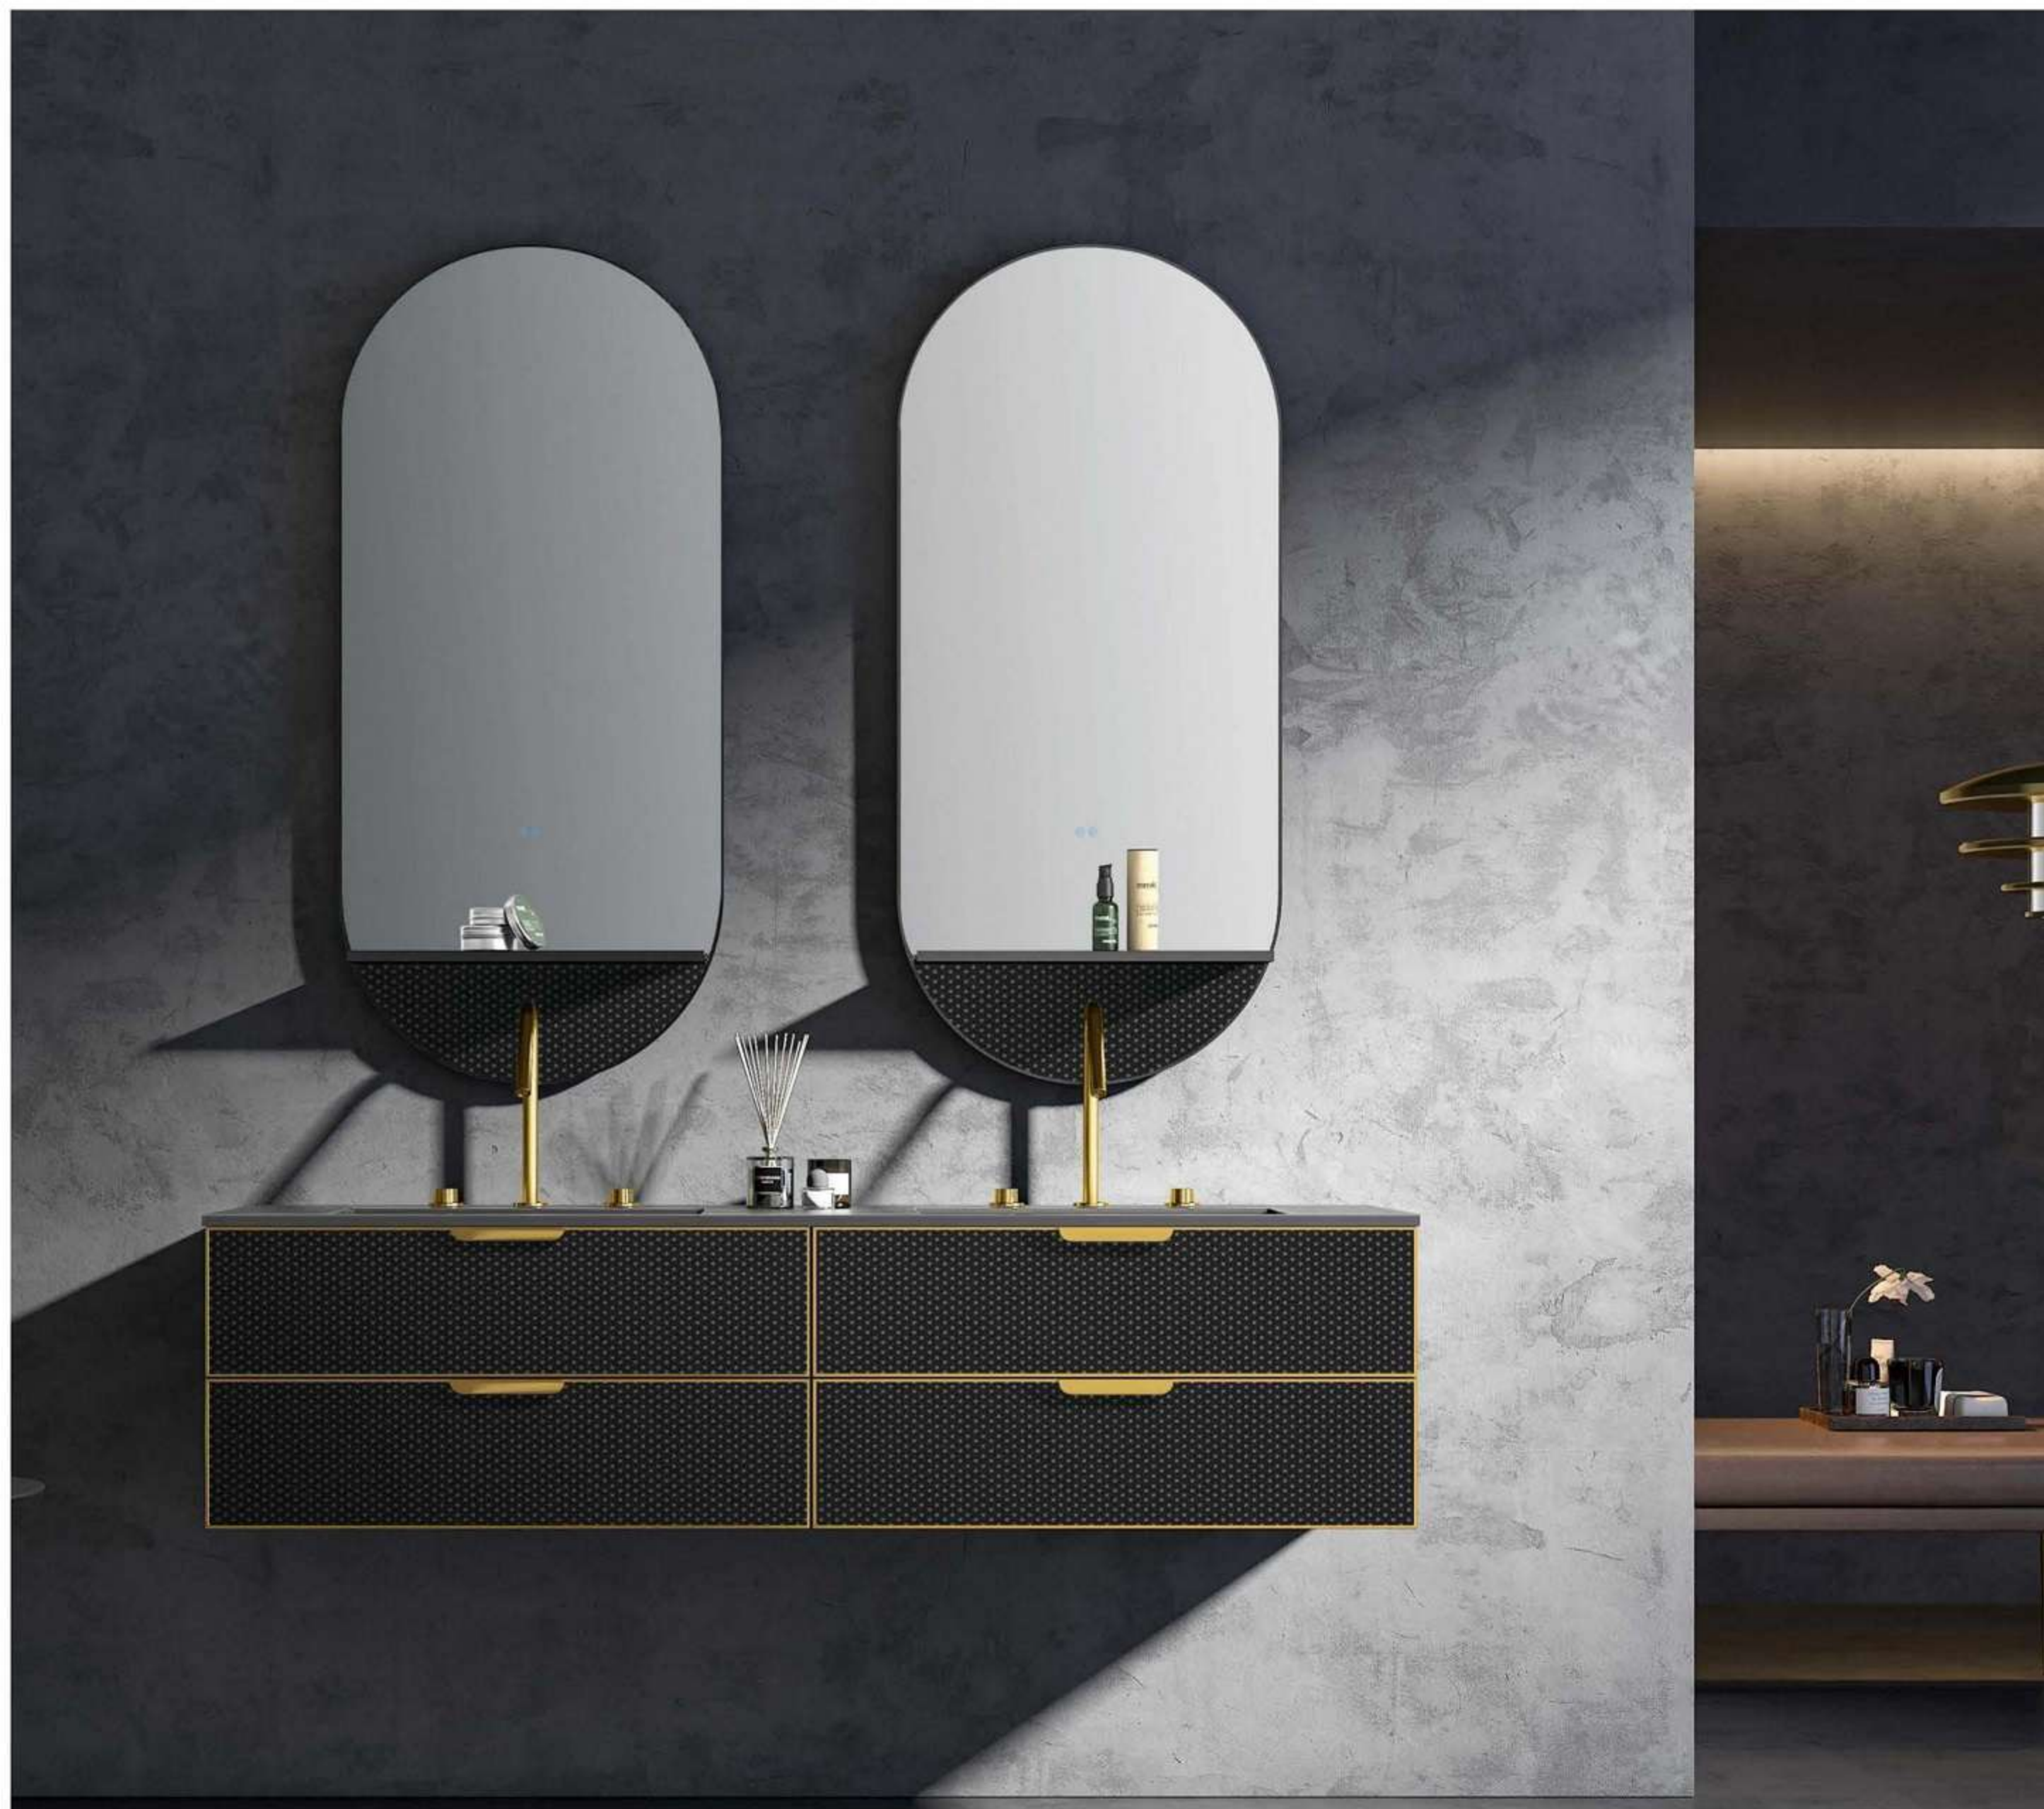

MD-2101
Cabinet: 1600x550x500mm
Mirror: 550x140mmx2

MD-2106
Cabinet: 1300x550x500mm
Mirror: 600x1100mm
Shelf: 500x120mm/ 300x120mm

MD-2110
Cabinet: 1000x550x480mm
Mirror: 700x700mm
Shelf: 400x120mm

MD-2115
Cabinet: 1100x550x450mm
Mirror: 1000x700mm
Shelf: 1000x120mm