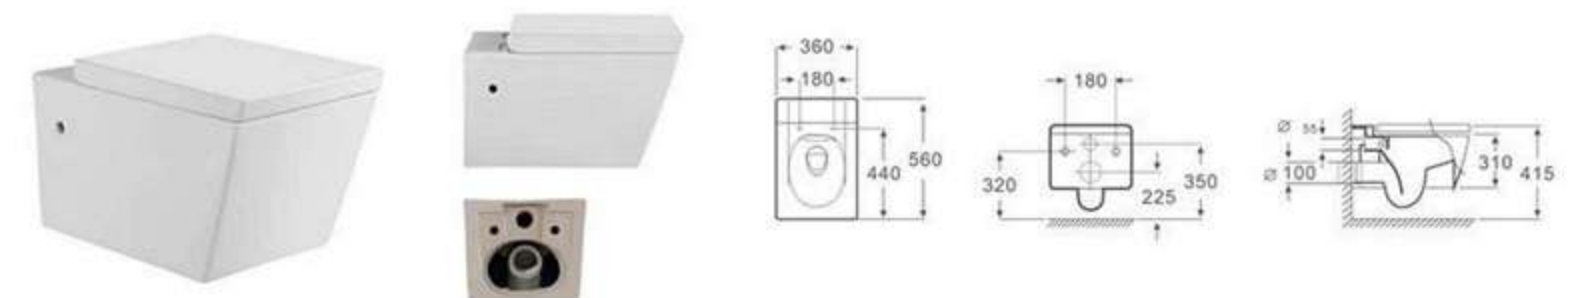

Model	Product Name	Size	P-trap
MP-133	Washdown wall-hung toilet	560x360x310mm	180mm