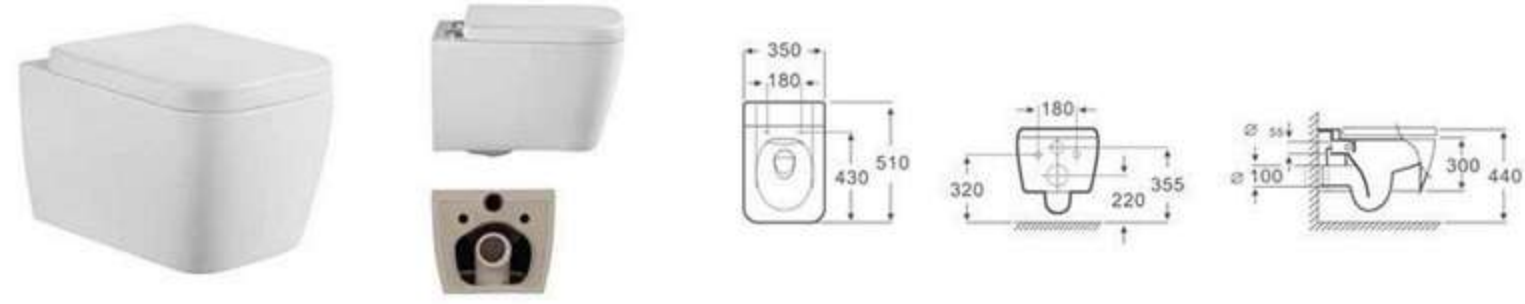

Model	Product Name	Size	P-trap
MP-148	Washdown wall-hung toilet	510x350x300mm	180mm