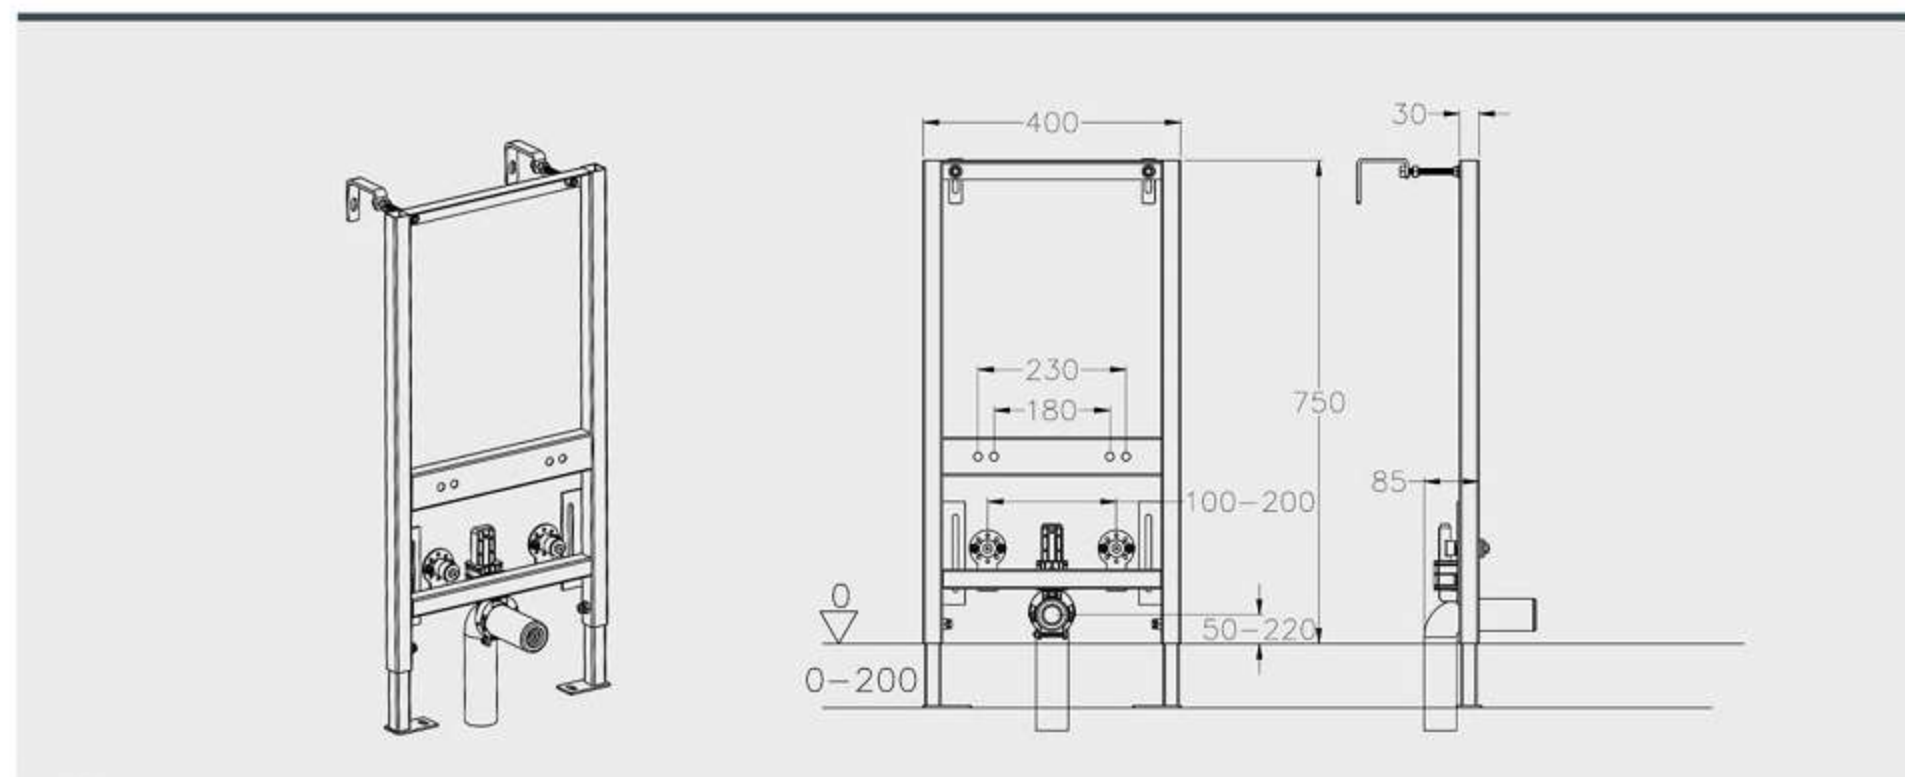

H503A
Top or front prees model
Size:500x165x820mm

H601A
Bidet bracket
Size:400x85x820mm

H602A
Wash basin bracket
Size:500x85x820mm

H604A
Simple bracket for pulse valve
Size: 500x165x410mm

H501B
Floor toilet water tank
Size:420x120x750mm