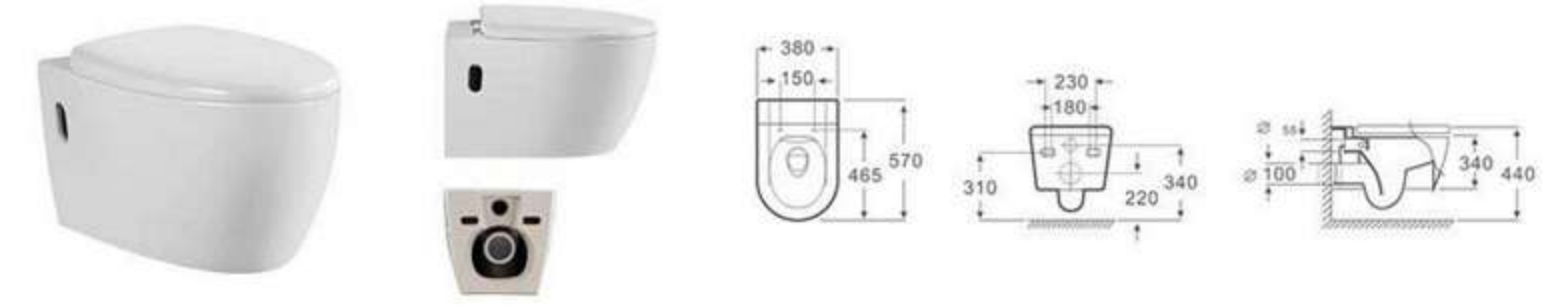

MP- WNO013
Size:680x460x595mm

MP- WNG015
Size:680x460x595mm

MP- WNG016
Size:680x460x595mm

Model	Product Name	Size	P-trap
MP-111	Washdown wall-hung toilet	570x380x340mm	180mm