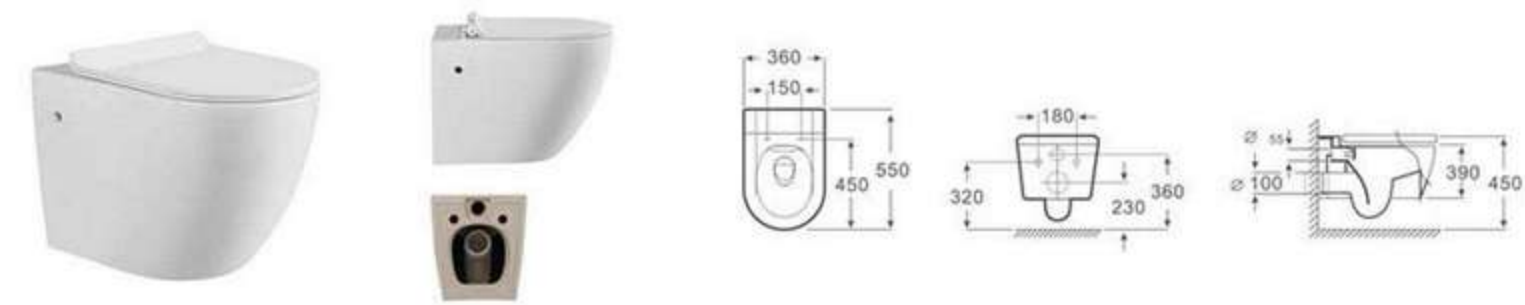

Model	Product Name	Size	P-trap
MP-135	Washdown wall-hung toilet	550x360x390mm	180mm