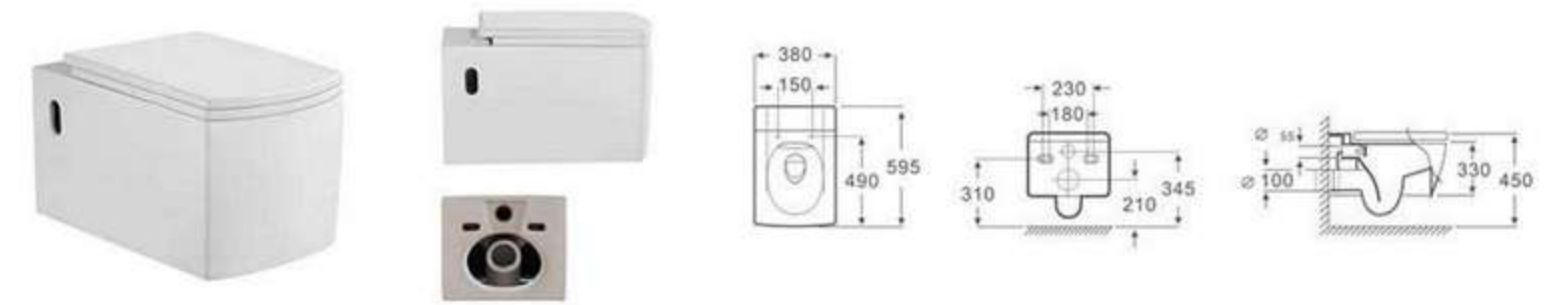

Model	Product Name	Size	P-trap
MP-113	Washdown wall-hung toilet	595x380x330mm	180mm