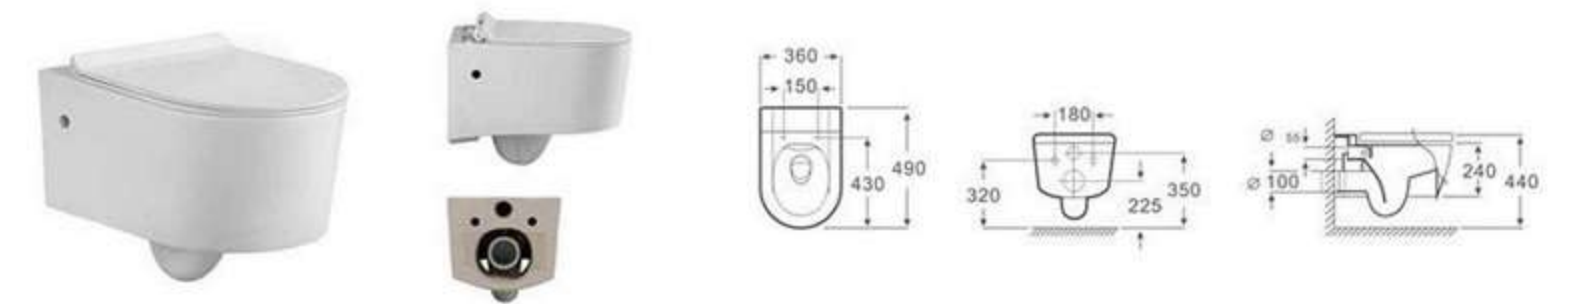

Model	Product Name	Size	P-trap
MP-177	Eddy double wall-hung toilet	530x360x310mm	180mm

Model	Product Name	Size	P-trap
MP-176	Collosion type flush wall-hung toilet	520x360x310mm	180mm

Model	Product Name	Size	P-trap
MP-175	Collosion type flush wall-hung toilet	490x360x240mm	180mm

Model	Product Name	Size	P-trap
MP-172	Collision type flush wall-hung toilet	530x360x300mm	180mm

Model	Product Name	Size	P-trap
MP-133	Washdown wall-hung toilet	560x360x310mm	180mm