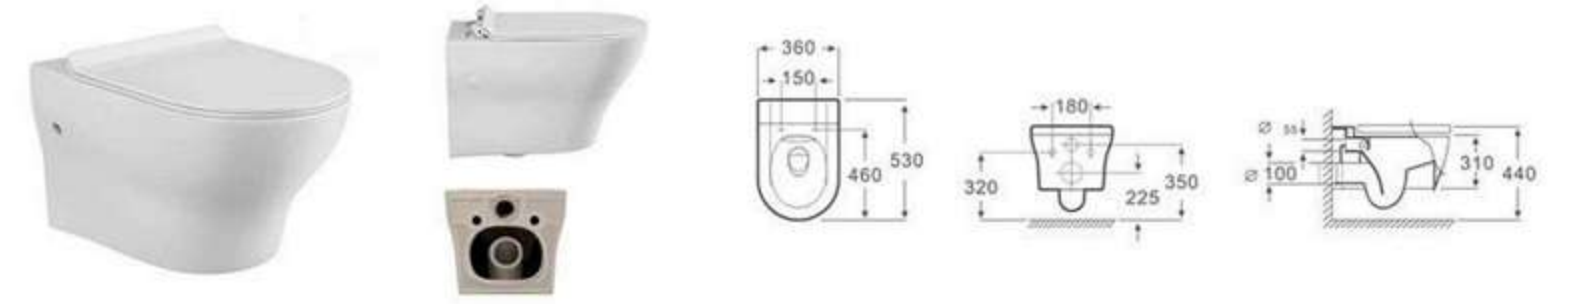

Model	Product Name	Size	P-trap
MP-177	Eddy double wall-hung toilet	530x360x310mm	180mm

Model	Product Name	Size	P-trap
MP-176	Collosion type flush wall-hung toilet	520x360x310mm	180mm