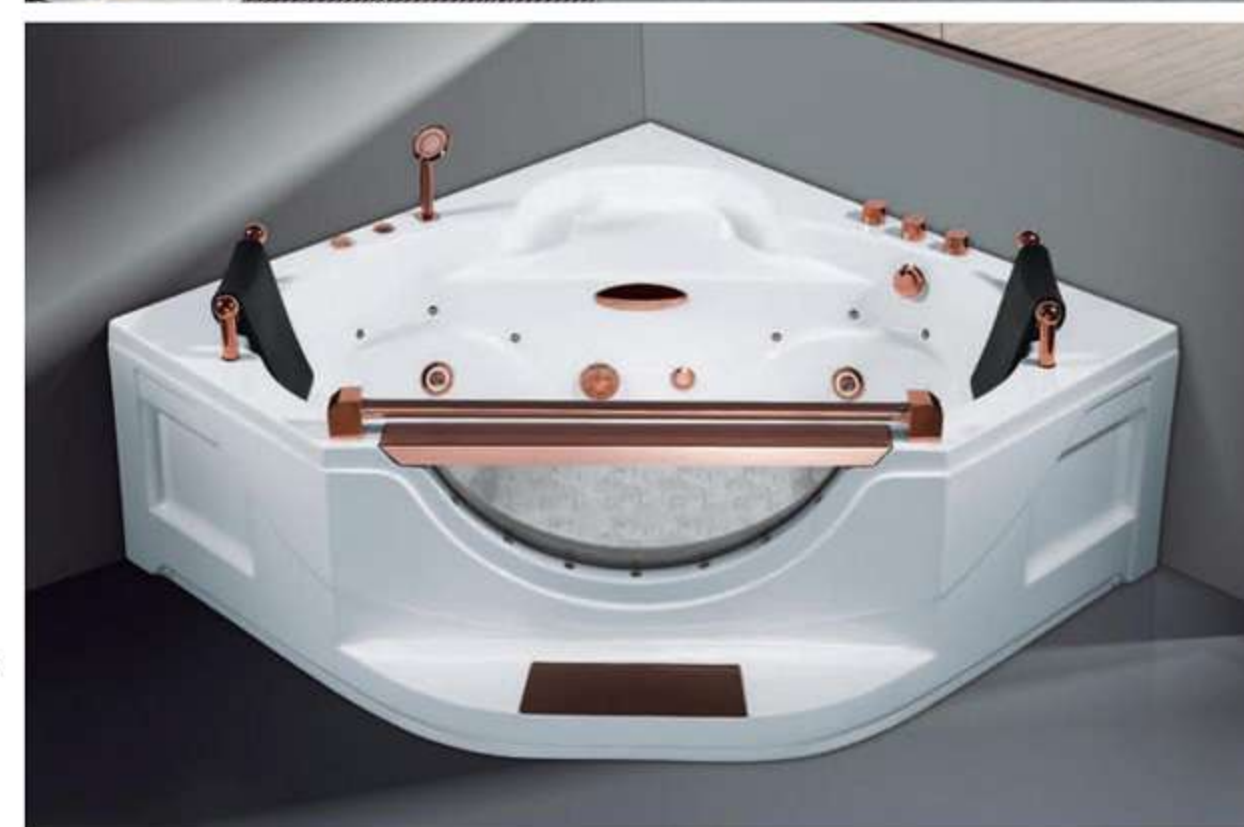

MP-8936(L/R)

Size:1700x1200x700mm
1800x1300x700mm

MP-8941MG

Size:1700x800x600mm

MP-8955G

Size:1500x1500x650mm
1650x1650x650mm

- Main devices
- Massage jets
- Water pump
- Surrounded by colorful lights
- Colorful pool bottom lamp
- Function changer switch
- Cold / hot water control switch
- Water force adjustment switch
- Water suction device
- Multifunctional shower head
- Shower hoses
- Waterfall
- Pillow
- Drainer
- Stainless steel bracket adjusting screw
- Explosion proof membrane glass
- Rose gold configurations

MP-7028A

Size:1500x1500x2200mm

- Main devices
- Smart touch-large LCD screen
- Steam bath:4.5kw
- Radio
- External aux input interface
- Hands-free telephone
- Temperature indication/adjustment
- Time indication/adjustment
- Exhaust fan
- Illuminating lamp
- Backplane colorful lights
- Back acupuncture massage
- Water pressure massage
- Foot massage top shower
- Movable shower
- Functional changeover
- Cold/hot water control switch
- Overflow protection deluxe double shelf
- Mirror
- Telecontroller
- Disinfect automatically after shutting down