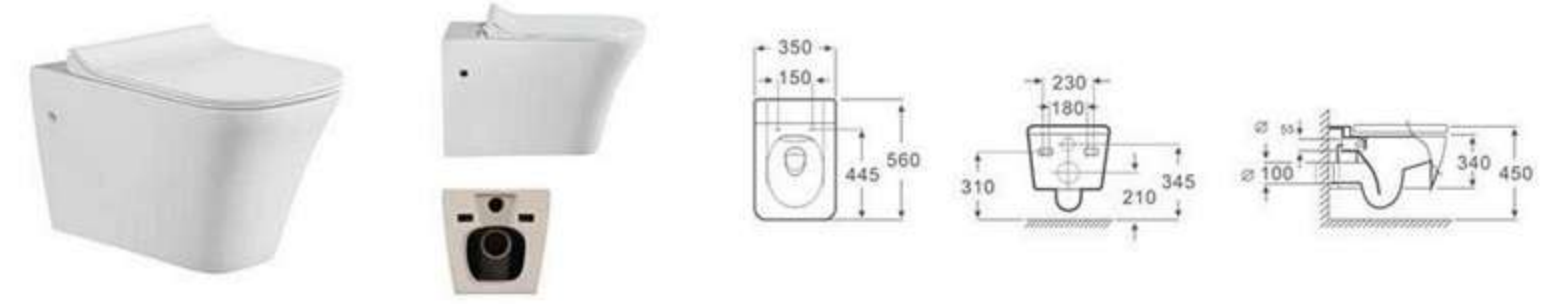

Model	Product Name	Size	P-trap
MP-116	Washdown wall-hung toilet	560x350x340mm	180mm