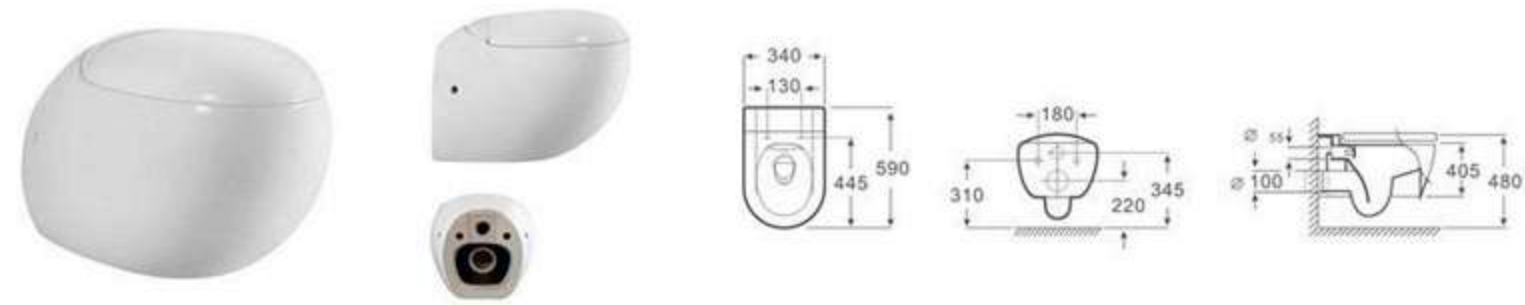

Model	Product Name	Size	P-trap
MP-138	Washdown wall-hung toilet	590x340x405mm	180mm