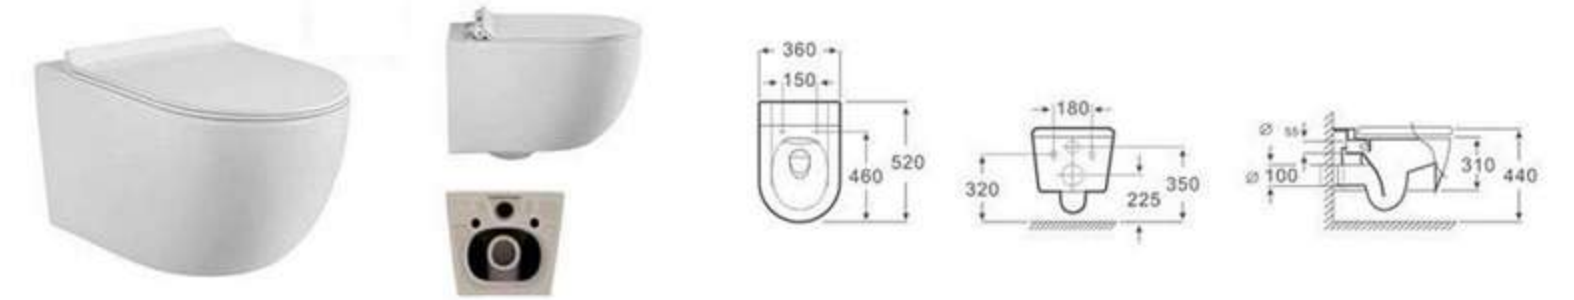

Model	Product Name	Size	P-trap
MP-175	Collosion type flush wall-hung toilet	490x360x240mm	180mm