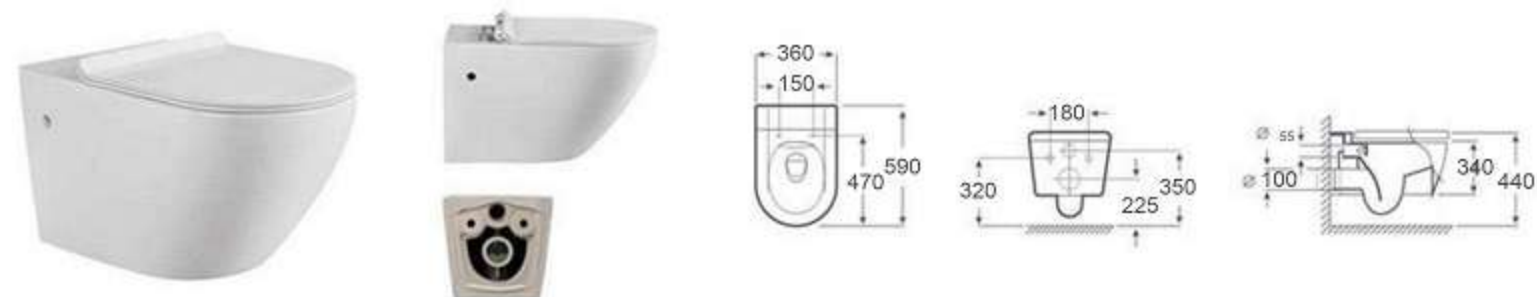

Model	Product Name	Size	P-trap
MP-150	Eddy double hole wall-hung toilet	590x360x340mm	180mm