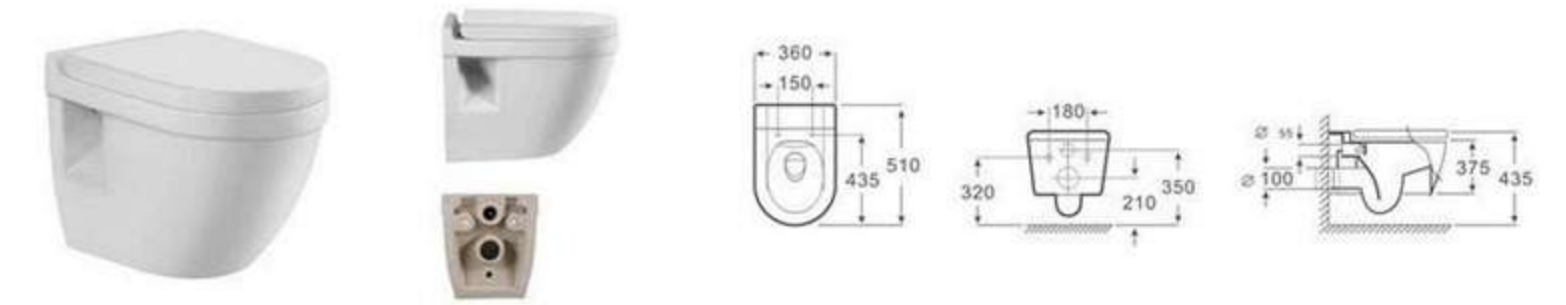

Model	Product Name	Size	P-trap
MP-114	Washdown wall-hung toilet	510x360x375mm	180mm