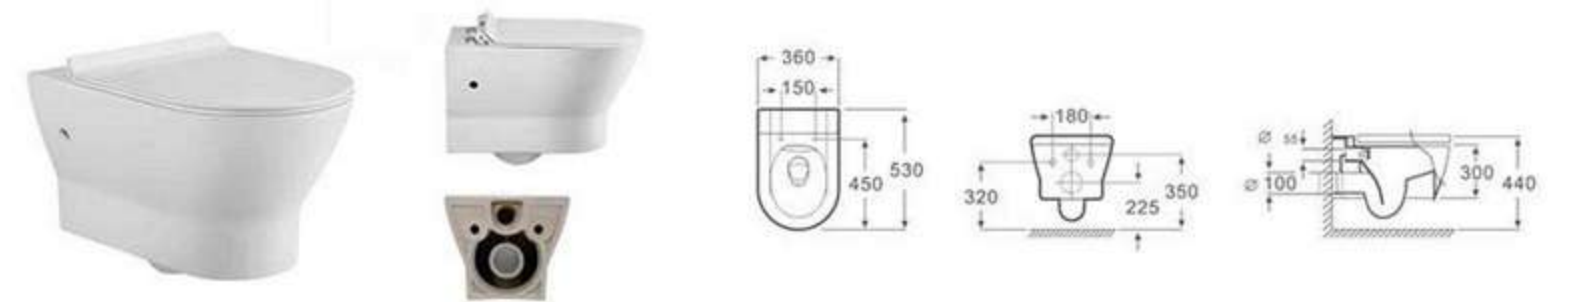

Model	Product Name	Size	P-trap
MP-172	Collision type flush wall-hung toilet	530x360x300mm	180mm