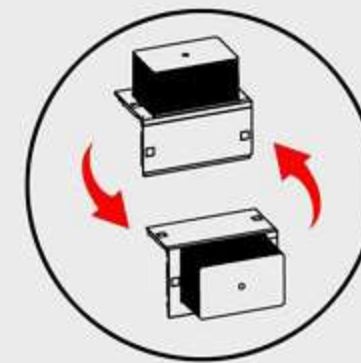

H501A
Standard model
Size: 500x165x1125mm

H-TH500A
Intelligent model
Size: 500x165x1230mm

H502A
Separate model
Size:500x165x1125mm

H502A
Children's model
Size:300x190x1000mm

H401A
Simple model
Size:400x165x1160mm

H503A
Top or front prees model
Size:500x165x820mm

H601A
Bidet bracket
Size:400x85x820mm

H602A
Wash basin bracket
Size:500x85x820mm

H604A
Simple bracket for pulse valve
Size: 500x165x410mm

H501B
Floor toilet water tank
Size:420x120x750mm