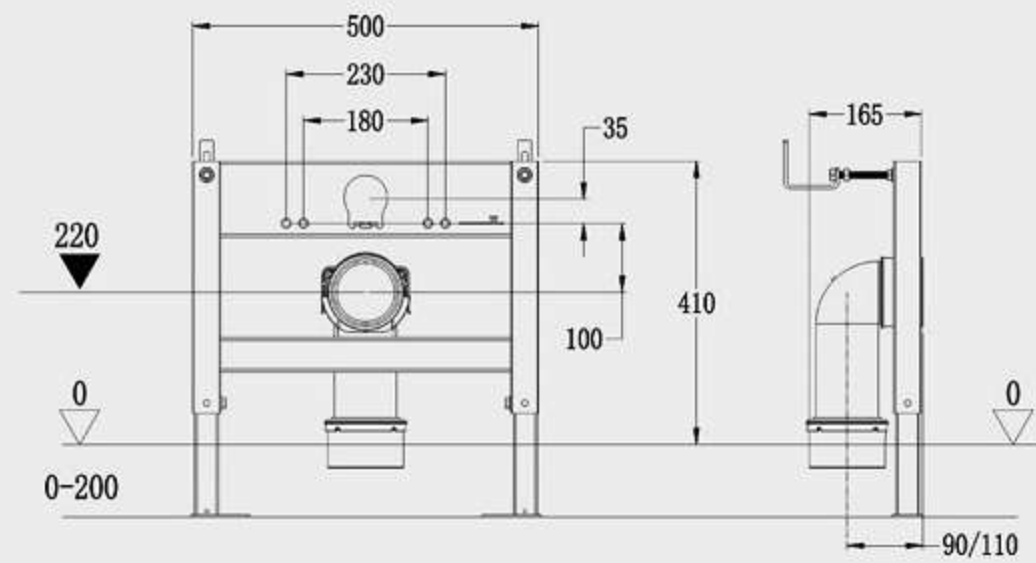

H501A
Standard model
Size: 500x165x1125mm

H-TH500A
Intelligent model
Size: 500x165x1230mm

H502A
Separate model
Size:500x165x1125mm

H502A
Children's model
Size:300x190x1000mm

H401A
Simple model
Size:400x165x1160mm

H503A
Top or front prees model
Size:500x165x820mm

H601A
Bidet bracket
Size:400x85x820mm

H602A
Wash basin bracket
Size:500x85x820mm

H604A
Simple bracket for pulse valve
Size: 500x165x410mm

H501B
Floor toilet water tank
Size:420x120x750mm