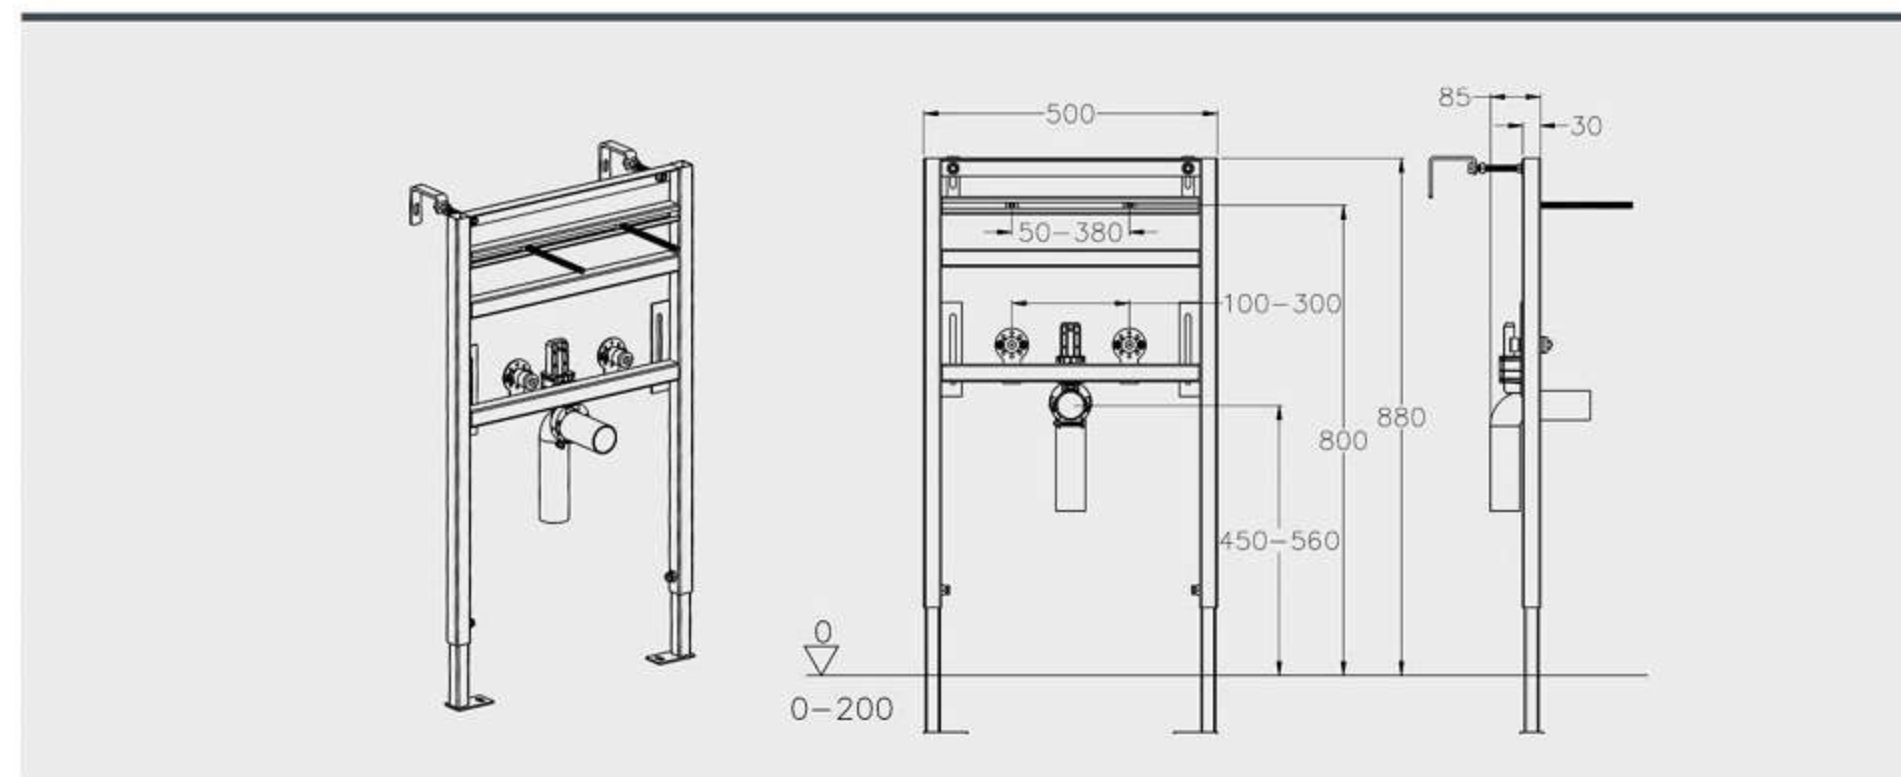

H503A
Top or front prees model
Size:500x165x820mm

H601A
Bidet bracket
Size:400x85x820mm

H602A
Wash basin bracket
Size:500x85x820mm

H604A
Simple bracket for pulse valve
Size: 500x165x410mm

H501B
Floor toilet water tank
Size:420x120x750mm