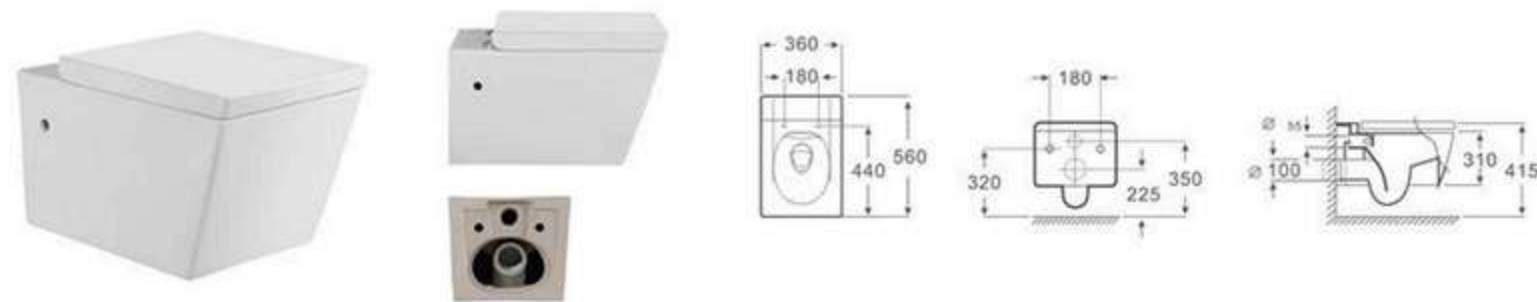

Model	Product Name	Size	P-trap
MP-133	Washdown wall-hung toilet	560x360x310mm	180mm