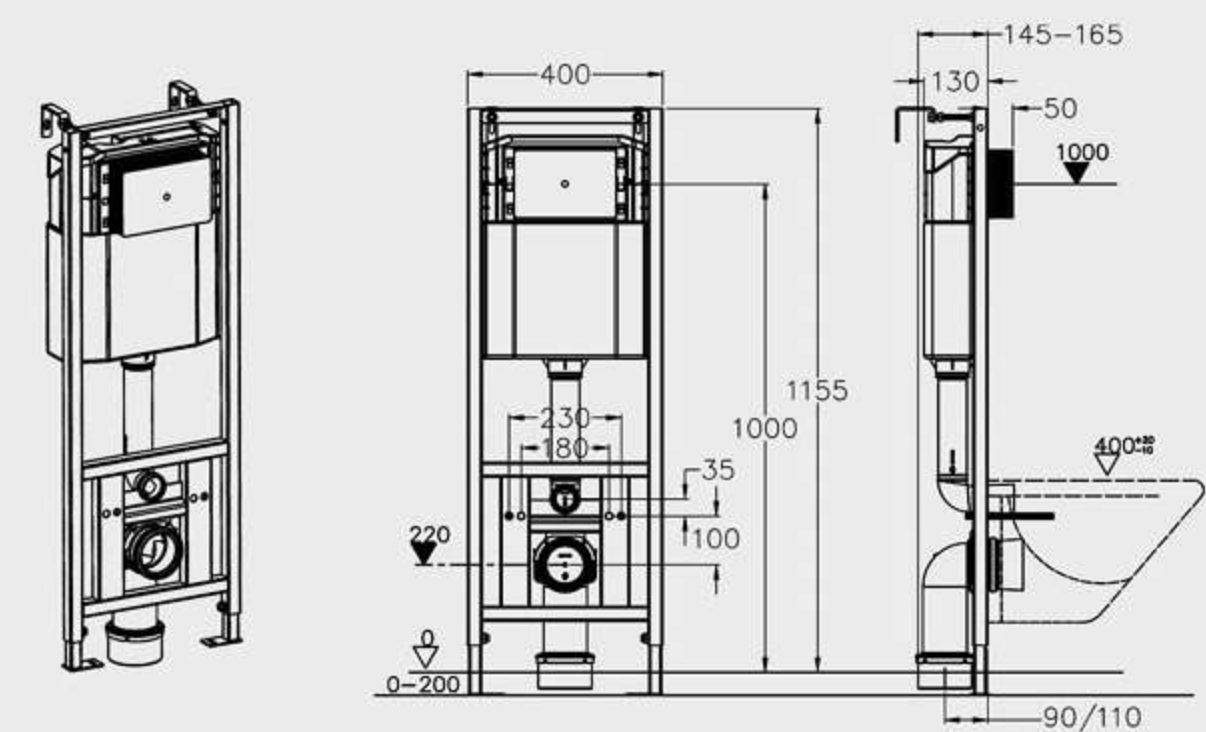

MP-8629
Size:660x370x760mm
S-trap:250mm
P-trap:180mm

MP-8630
Size:670x350x760mm
S-trap:250mm
P-trap:180mm

MP-8631
Size:690x375x785mm
S-trap:250mm
P-trap:180mm

MP-8640
Size:700x370x760mm
S-trap:250mm
P-trap:180mm

MP-8635A
Size:730x380x772mm
S-trap:250mm
P-trap:180mm

MP-8636A
Size:70x380x805mm
S-trap:250mm
P-trap:180mm

MP-8639
Size:670x400x730mm
S-trap:250mm
P-trap:180mm

MP-G1135
Size:475x420x930mm
S-trap:250mm
P-trap:180mm

H501A
Standard model
Size: 500x165x1125mm

H-TH500A
Intelligent model
Size: 500x165x1230mm

H502A
Separate model
Size:500x165x1125mm

H502A
Children's model
Size:300x190x1000mm

H401A
Simple model
Size:400x165x1160mm